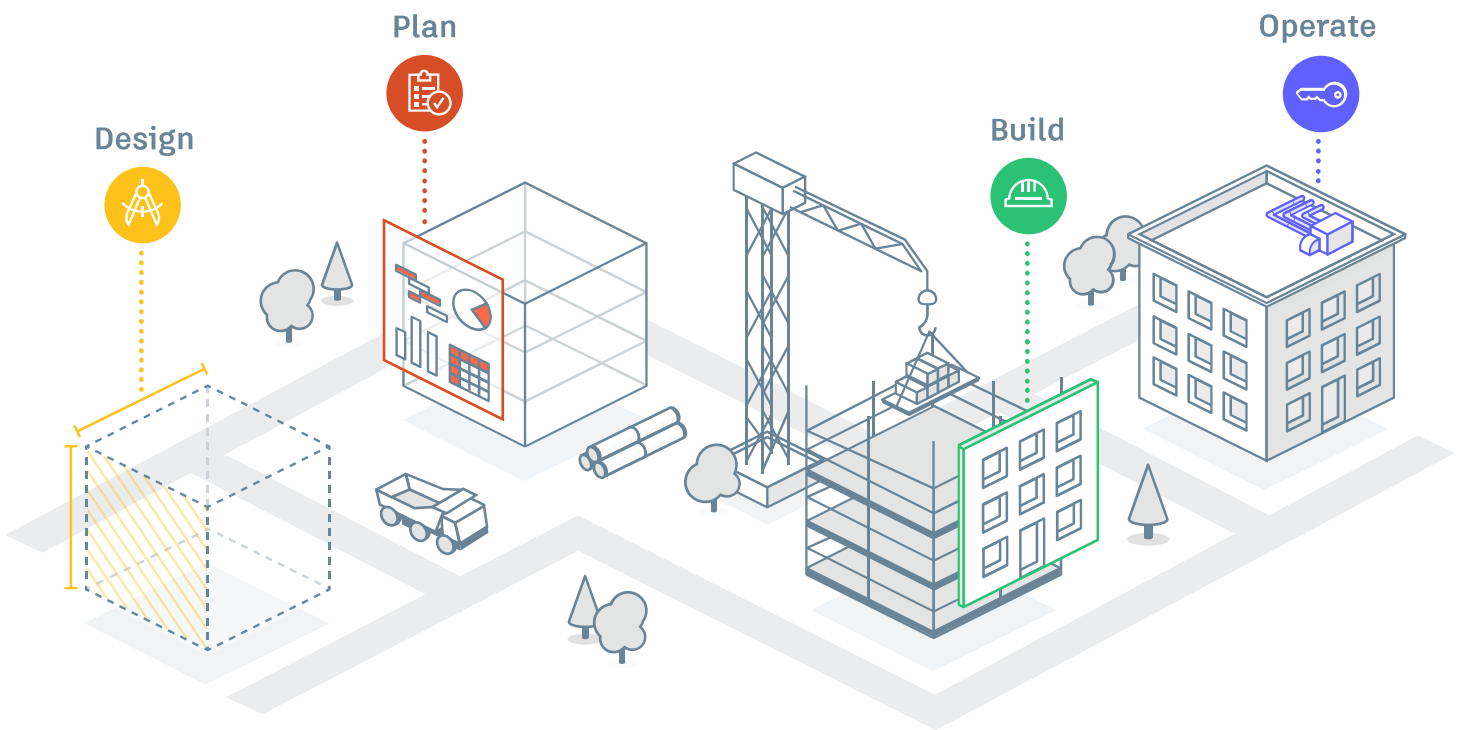

A better way to build, together.

Autodesk Construction Cloud® connects workflows, teams and data at every stage of construction to reduce risk, maximize efficiency, and increase profits.

Connected workflows, teams and data at every stage of construction

**CONNECTED
WORKFLOWS**

Seamless collaborate with powerful, simple software.

Linked workflows move information between teams quickly, and critical context doesn't get lost along the way. Plan, escalate and resolve work all in one place.

**CONNECTED
TEAMS**

Drive trust and collaboration across teams

Powerful, purpose-built tools for all construction stakeholders. Model the right workflows for your projects and easily manage how information is shared with partners, securely.

200+

software
integrations

“Autodesk Construction Cloud brings together advanced technology. This is the next evolution, the connected tissue that brings it all together so the construction lifecycle is no longer disjointed.”